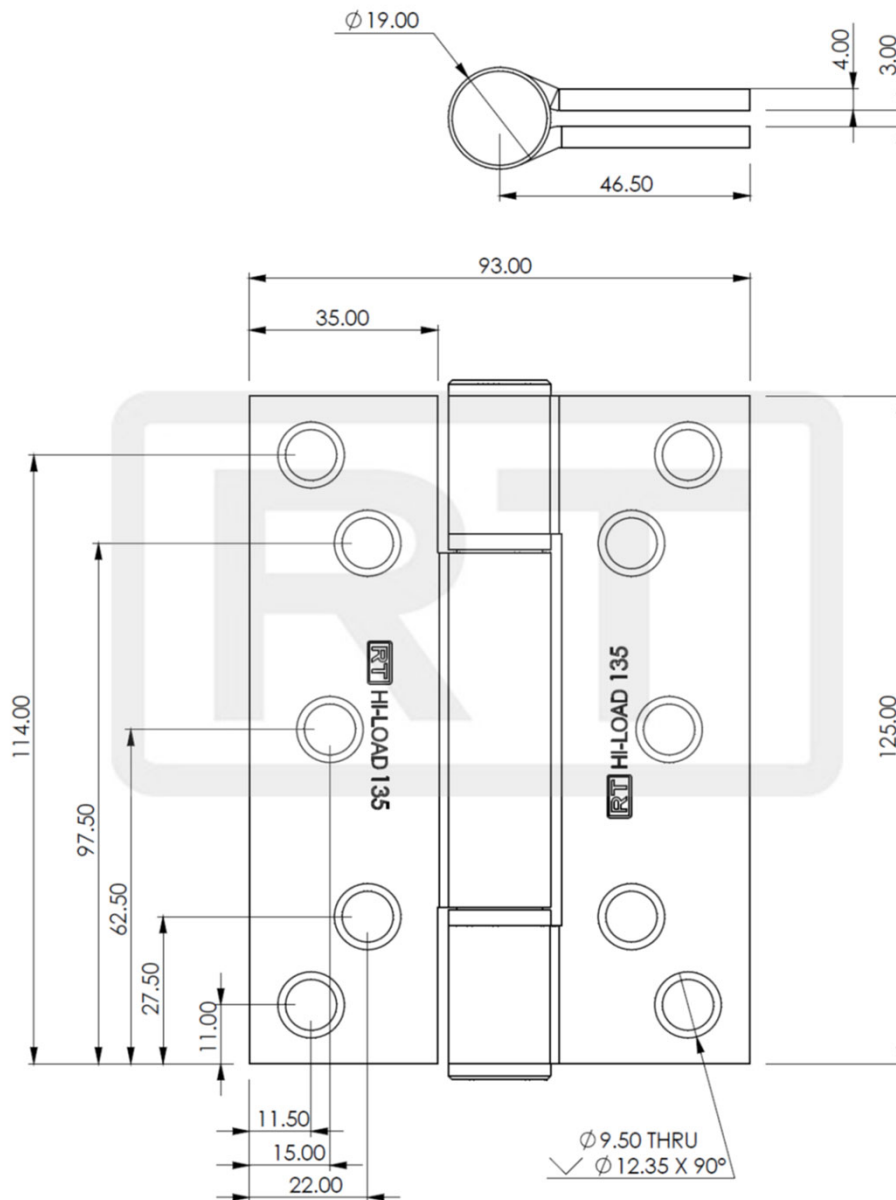

Royde & Tucker H1354 HI-LOAD butt hinge

- 125x93x4mm Three knuckle butt hinge
- Maximum adjusted door weight 200kg
- Minimum door thickness 44mm
- Maintenance free, guaranteed for 25 years
- FD30 Fire Rated
- Available in radius (R10) corner version
- To be fitted with HP1354 intumescent hinge pads, if being installed on fire doors
- c/w metric 6 x 32mm wood screws
- Grade 304 or 316 stainless steel available